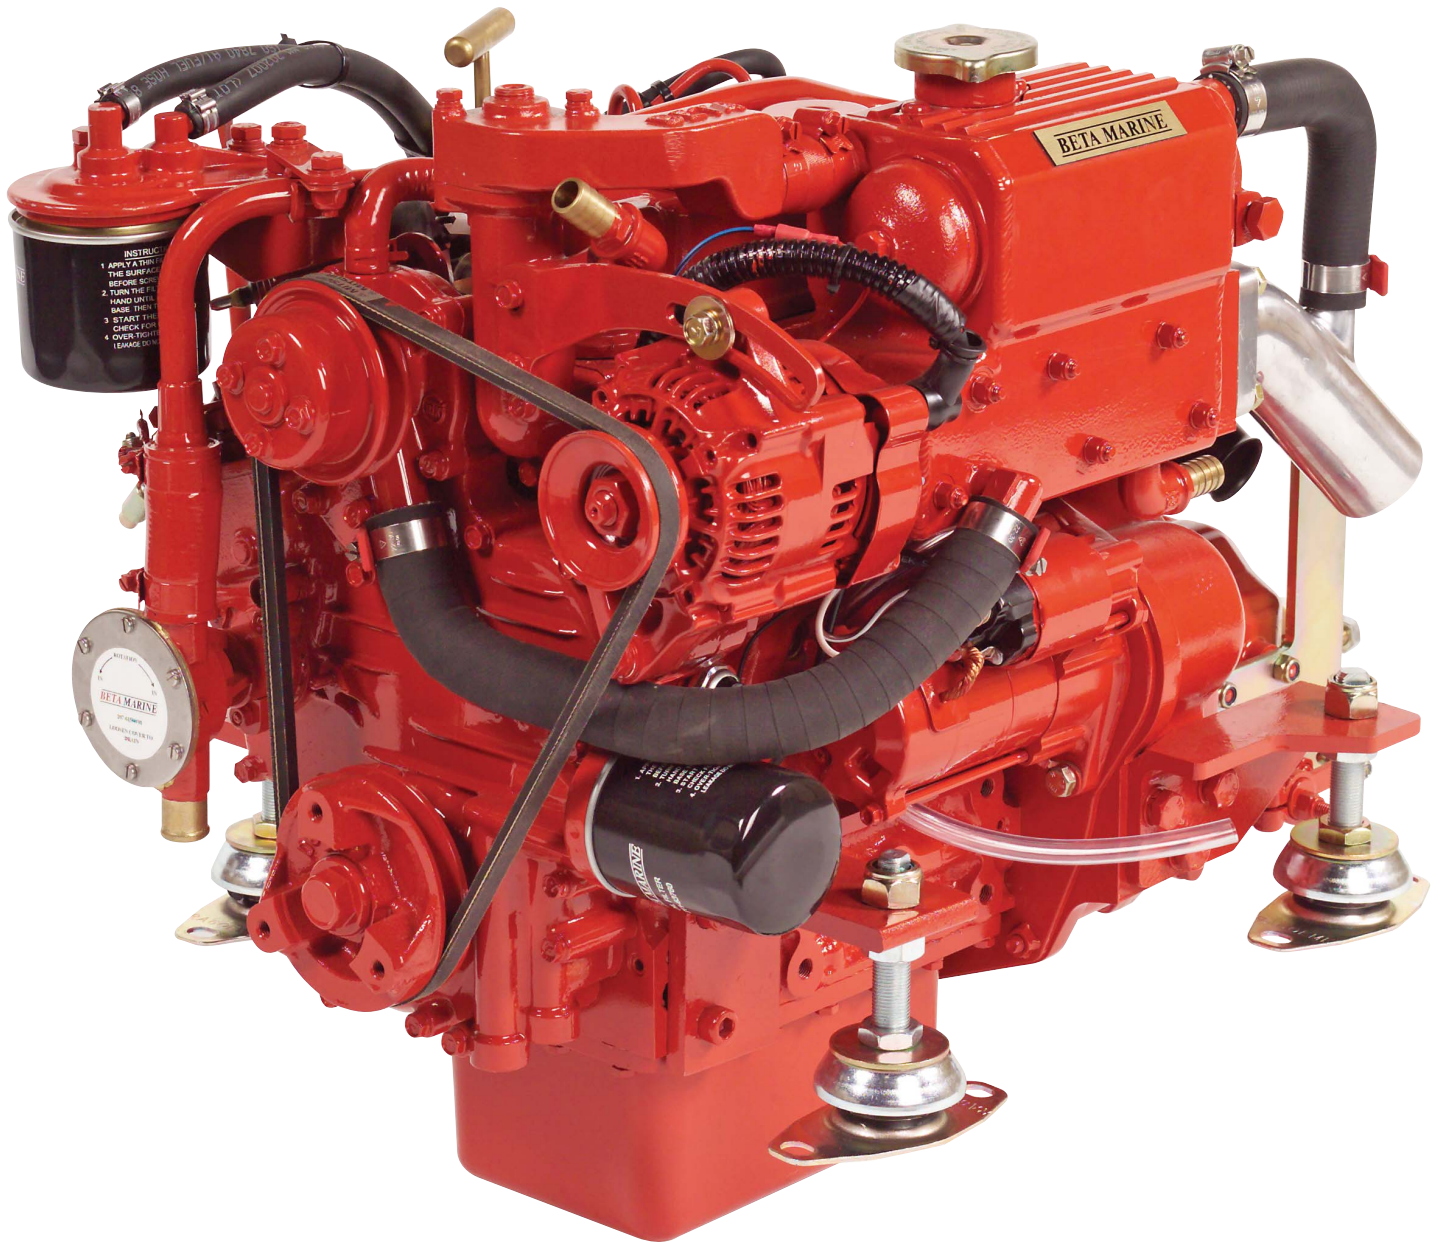

Beta 20

3 Cylinders - 719cc - 20bhp max at 3,600 rev/min - 106Kg

Manufactured on demand as Keel Cooled

BETA MARINE