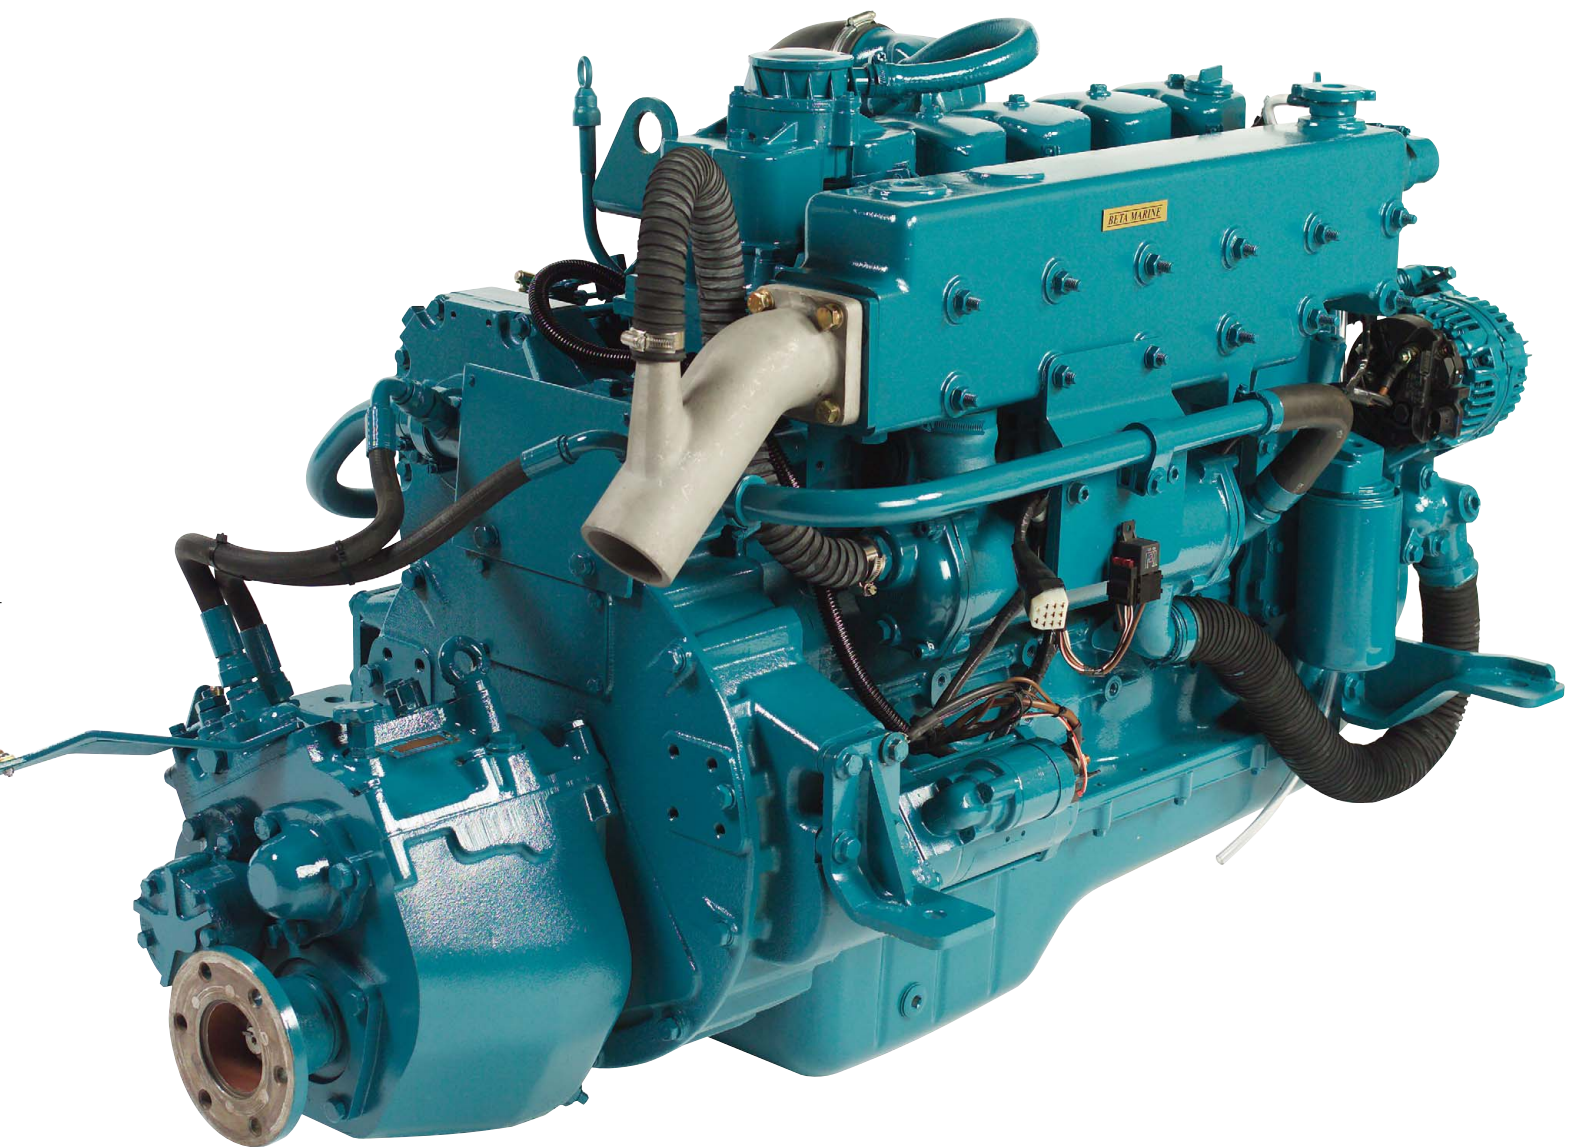

# Beta 120

6 Cylinders - 6.7 litre - 120bhp max at 2,600 rev/min - 670Kg

***BETA MARINE***