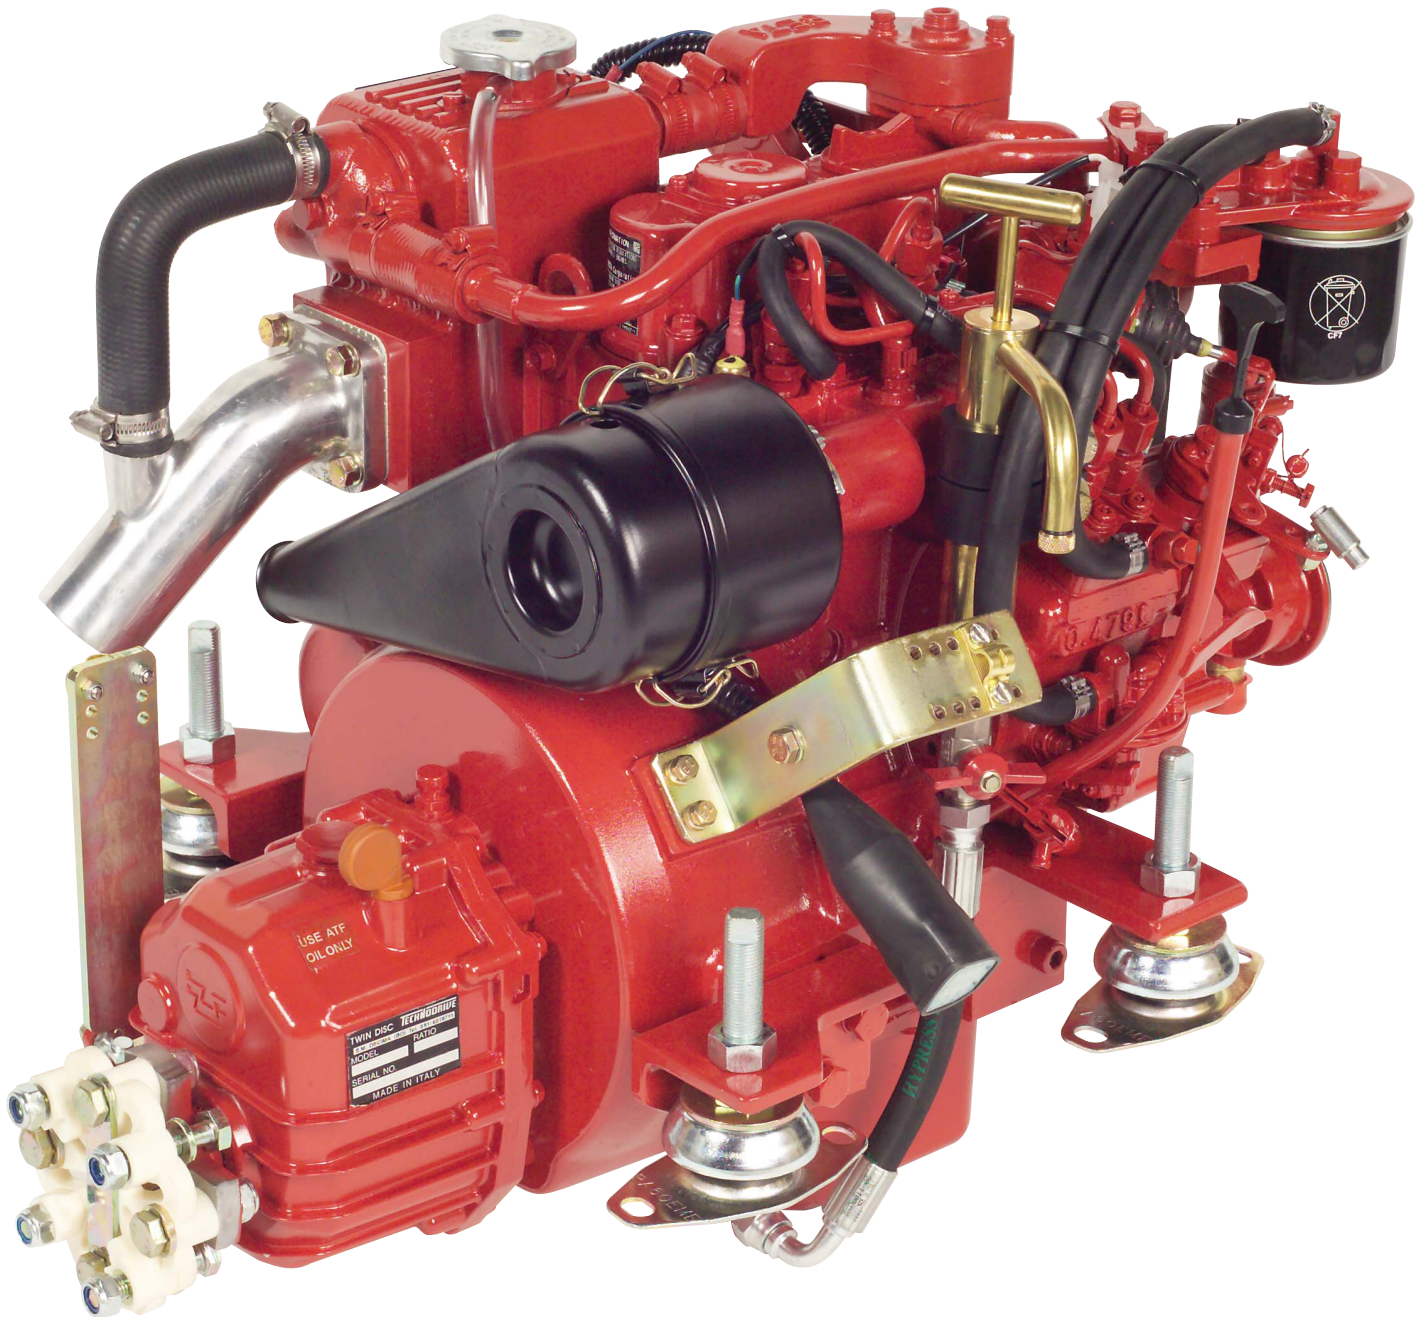

Beta 14

2 Cylinders - 479cc - 13.5bhp max at 3,600 rev/min - 90Kg

BETA MARINE