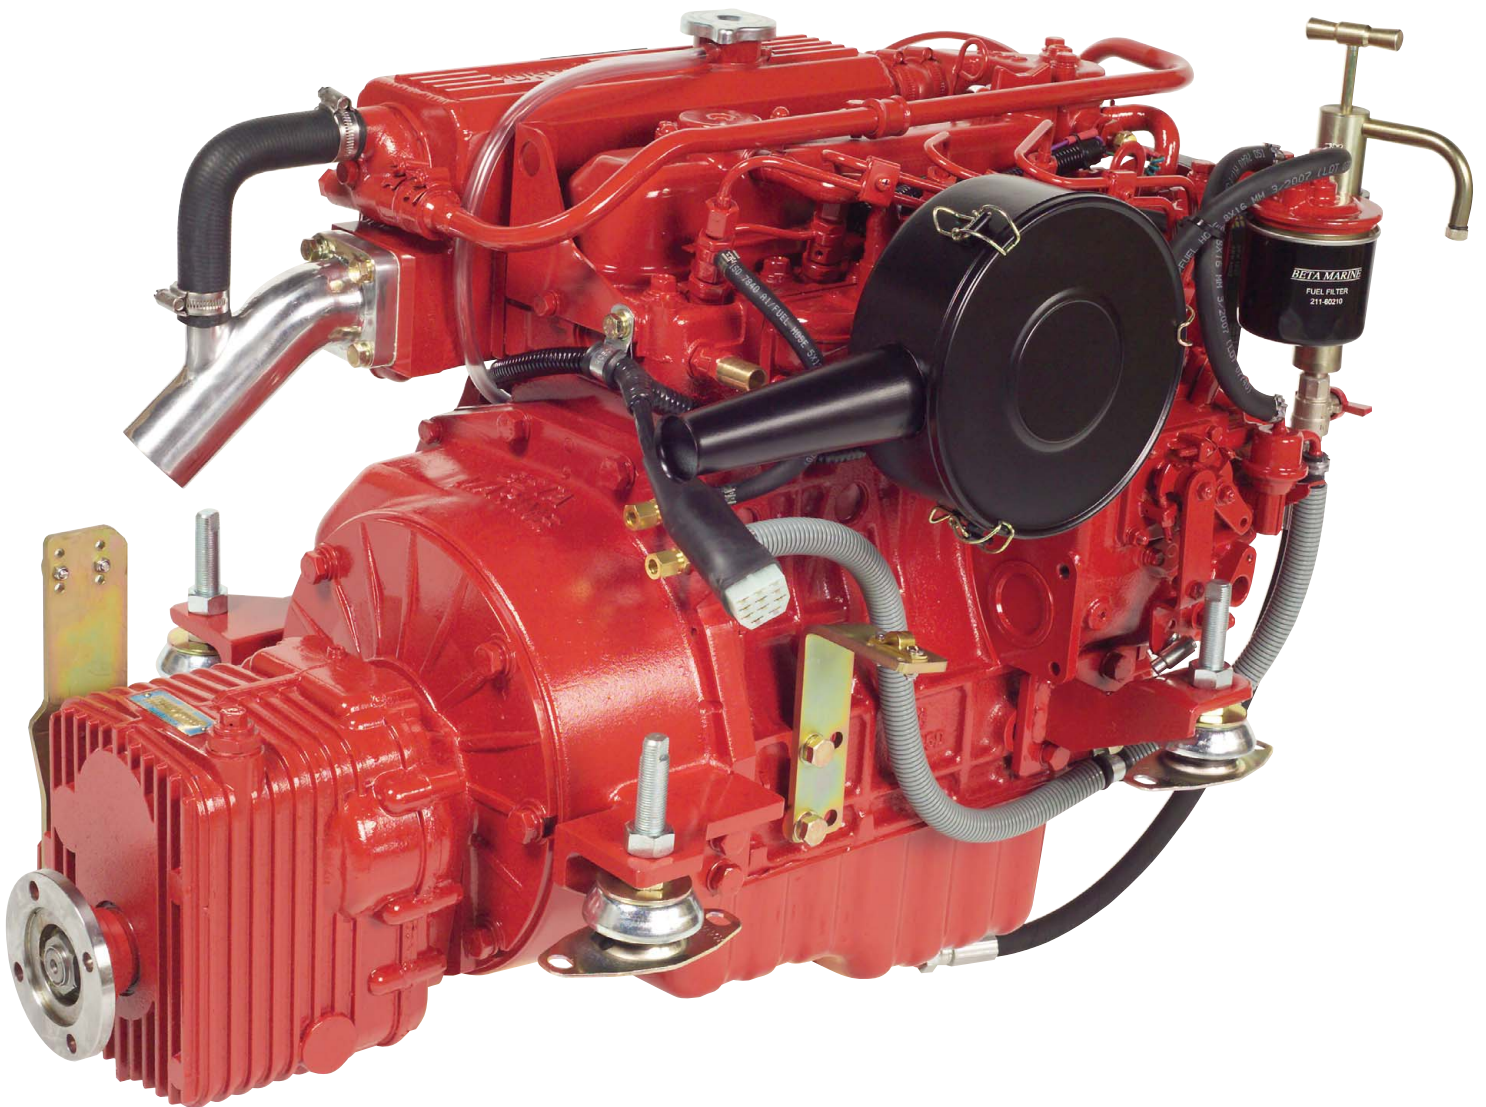

Beta 38

4 Cylinders - 1498cc - 38bhp max at 3,600 rev/min - 168Kg

BETA MARINE