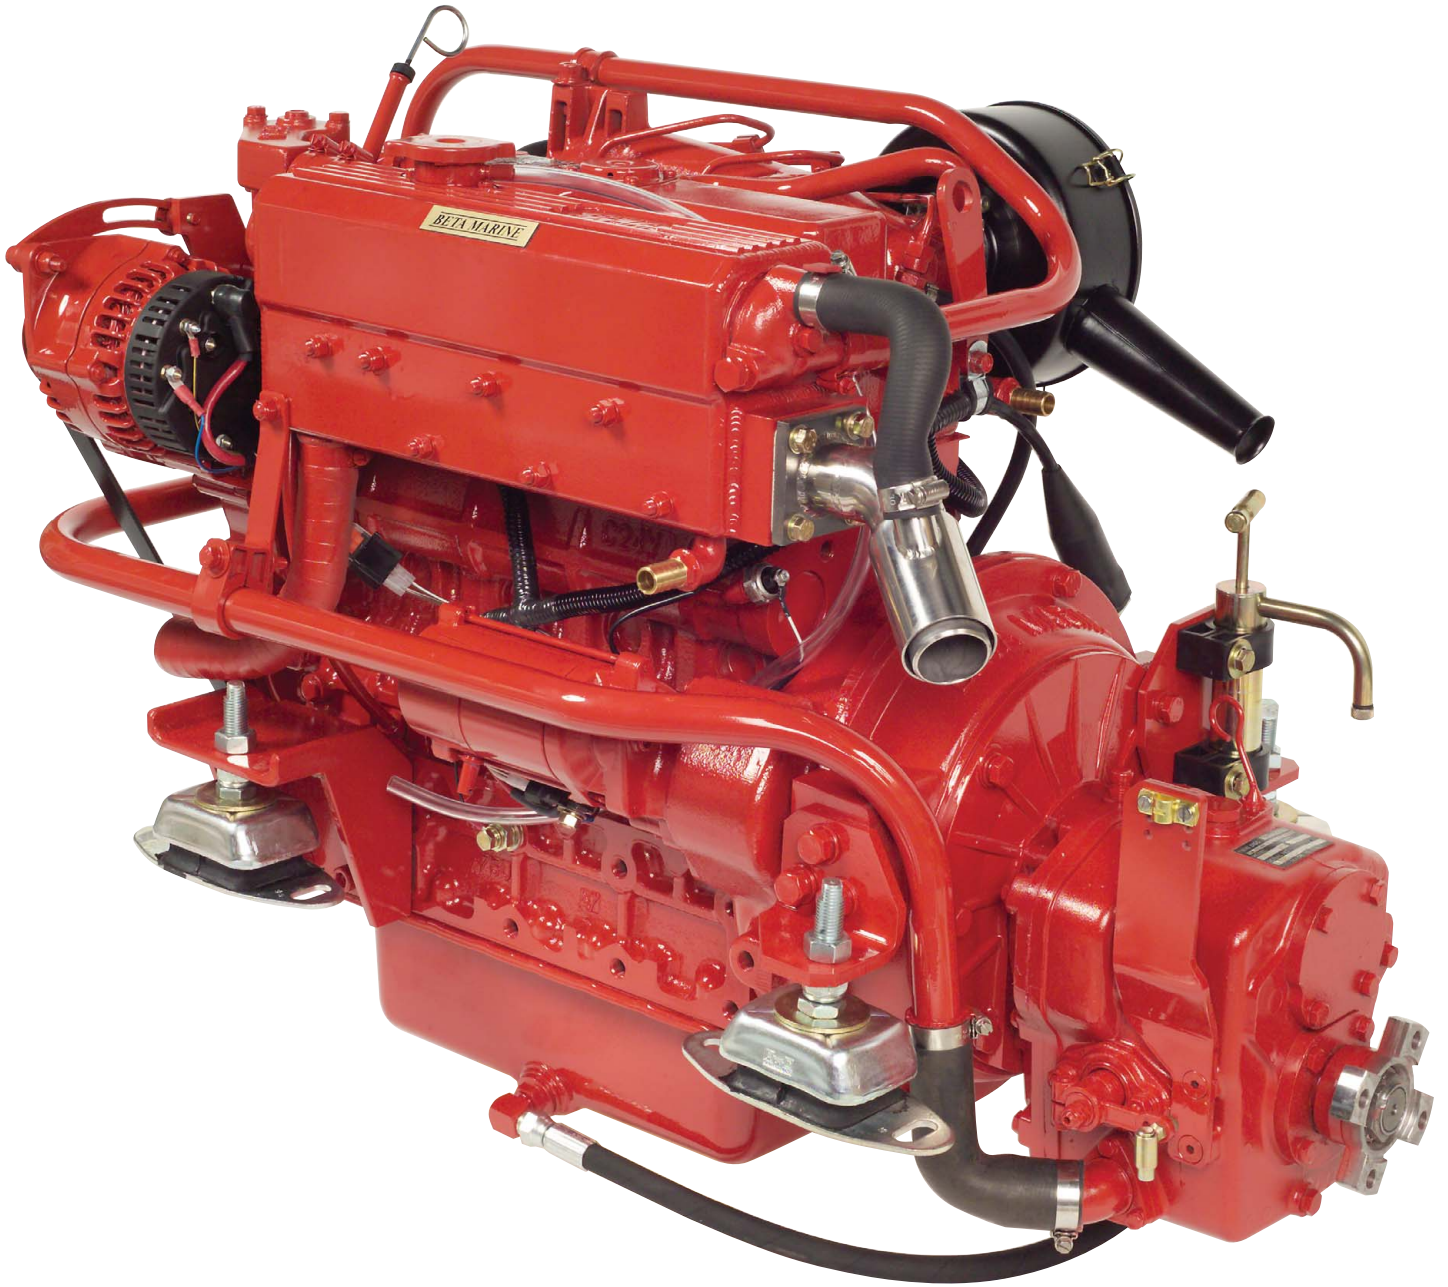

Beta 43

4 Cylinders - 1999cc - 43bhp max at 2,800 rev/min - 253Kg

BETA MARINE